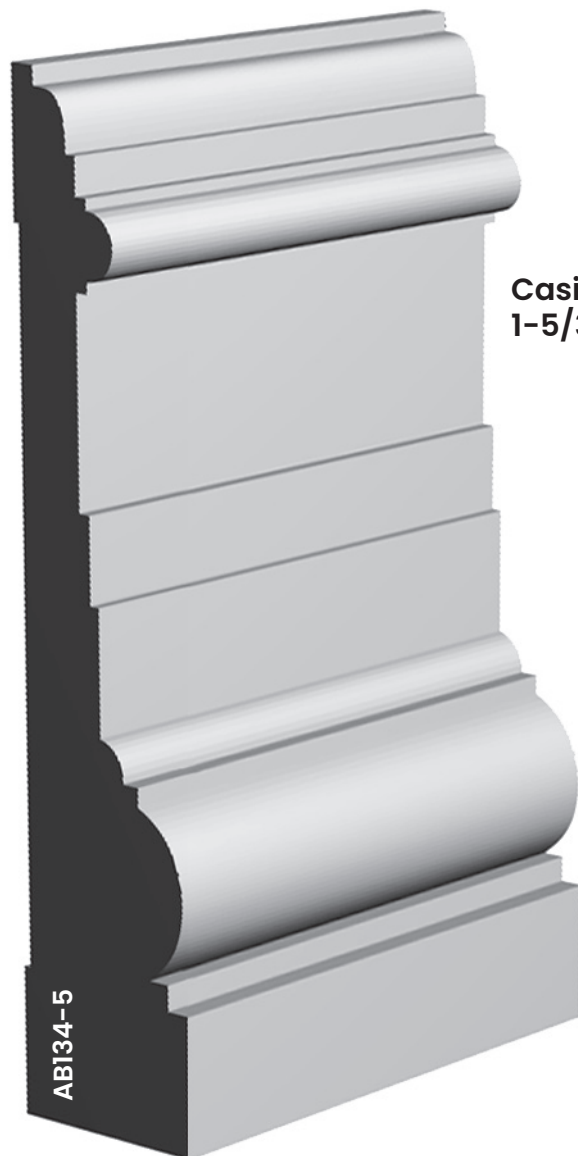

Shoe, Panel or Cap
11/16" x 1-7/8"

Shoe, Panel or Cap
11/16" x 1-7/8"

Shoe, Panel or Cap
11/16" x 1-3/8"

Chair Rail/Ceiling Mould
15/16" x 2-1/2"

Shoe, Panel or Cap
11/16" x 1-5/8"

Backband
1-1/16" x 1-9/16"

Rabbet Dimensions:
P = 3/4" / PFJ = 21/32"

Casing
1-1/16" x 3-5/8"

Casing
11/16" x 2-1/2"

Casing
1-1/16" x 4-1/2"

Casing
1-5/32" x 5-1/2"

Wainscot
3/8" x 3-1/2"

Baseboard
11/16" x 4-1/2"

Baseboard
11/16" x 5-1/2"

Stool
1-1/16" x 5-1/4"

AB212-7

Baseboard
1 1/16" x 7"

AB219

Baseboard
1 1/16" x 7"

AB705

Rabbeted Base
27/32" x 4"

AB602