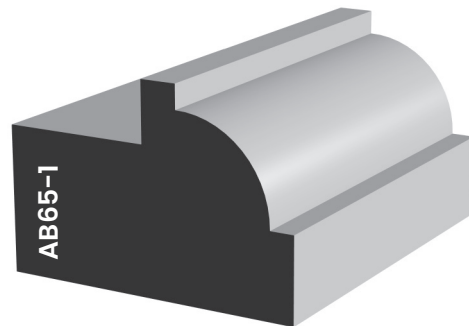

Shoe, Panel or Cap
11/16" x 1-7/8"

Shoe, Panel or Cap
11/16" x 1-7/8"

Shoe, Panel or Cap
11/16" x 1-3/8"

Chair Rail/Ceiling Mould
15/16" x 2-1/2"

Shoe, Panel or Cap
11/16" x 1-5/8"

Backband
1-1/16" x 1-9/16"

Rabbet Dimensions:
P = 3/4" / PFJ = 21/32"

Casing
1-1/16" x 3-5/8"

Casing
11/16" x 2-1/2"

Casing
1-1/16" x 4-1/2"

Casing
1-5/32" x 5-1/2"

Wainscot
3/8" x 3-1/2"

Baseboard
11/16" x 4-1/2"

Baseboard
11/16" x 5-1/2"