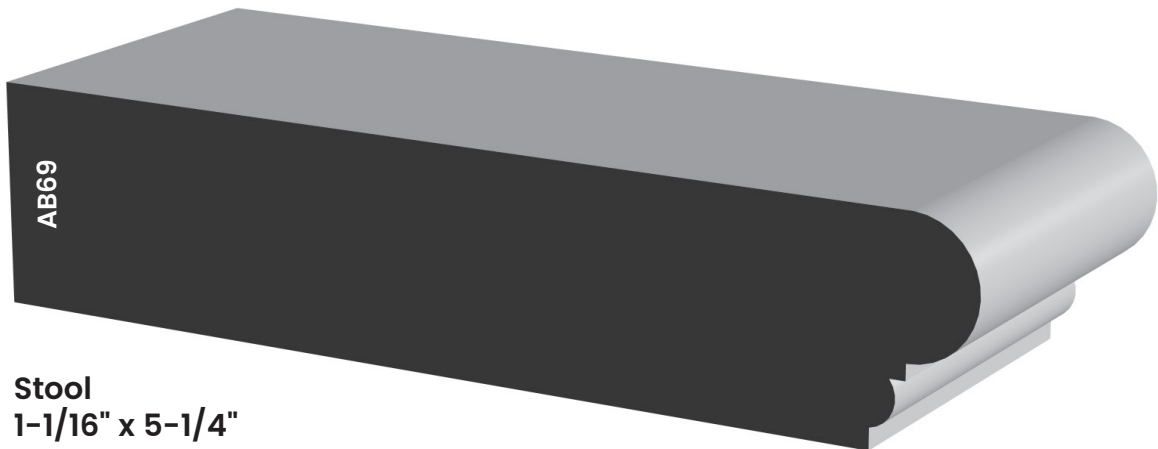

Rabbet Dimensions:
P = 3/4" / PFJ = 21/32"

Casing
1-1/16" x 3-5/8"

Casing
11/16" x 2-1/2"

Casing
1-1/16" x 4-1/2"

Casing
1-5/32" x 5-1/2"

Wainscot
3/8" x 3-1/2"

Baseboard
11/16" x 4-1/2"

Baseboard
11/16" x 5-1/2"

Stool
1-1/16" x 5-1/4"

AB212-7

Baseboard
1 1/16" x 7"

AB219

Baseboard
1 1/16" x 7"

AB705

Rabbeted Base
27/32" x 4"

AB602