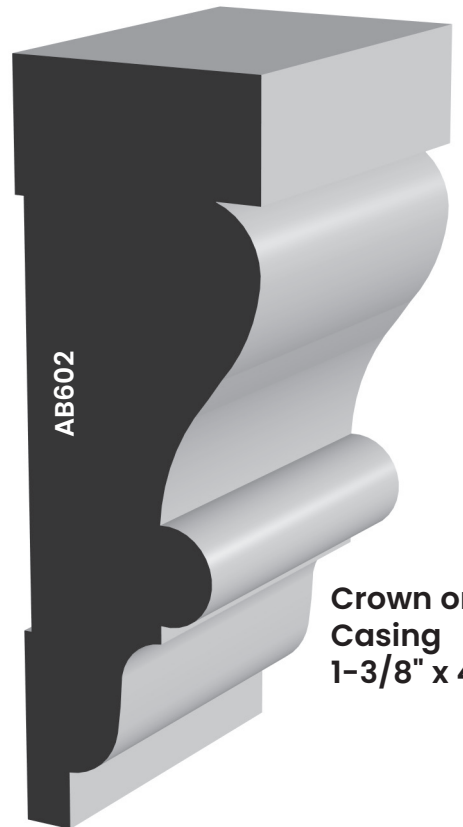

Shoe, Panel or Cap
11/16" x 1-7/8"

Shoe, Panel or Cap
11/16" x 1-7/8"

Shoe, Panel or Cap
11/16" x 1-3/8"

Chair Rail/Ceiling Mould
15/16" x 2-1/2"

Shoe, Panel or Cap
11/16" x 1-5/8"

Backband
1-1/16" x 1-9/16"

Rabbet Dimensions:
P = 3/4" / PFJ = 21/32"

Casing
1-1/16" x 3-5/8"

Casing
11/16" x 2-1/2"

Casing
1-1/16" x 4-1/2"

Casing
1-5/32" x 5-1/2"

Wainscot
3/8" x 3-1/2"

Baseboard
11/16" x 4-1/2"

Baseboard
11/16" x 5-1/2"

Stool
1-1/16" x 5-1/4"

AB212-7

Baseboard
1 1/16" x 7"

AB219

Baseboard
1 1/16" x 7"

AB705

Rabbeted Base
27/32" x 4"

AB602

**Crown or
Casing**
1-3/8" x 4"

**MILLWORK
DESIGN**

BY OXFORD

Sharper Lines, Crisper Edges, Superior Designs

For over 25 years, Millwork Design by Oxford (MDO), formerly A&B Wood Design, has provided a line of architectural moldings that offer a more custom approach to the traditional “commodity” profiles available. From our warehouse located centrally in Oxford, CT we currently stock over 70 products available for delivery to your local lumber retail yard. MDO has been employee-owned since 2022.